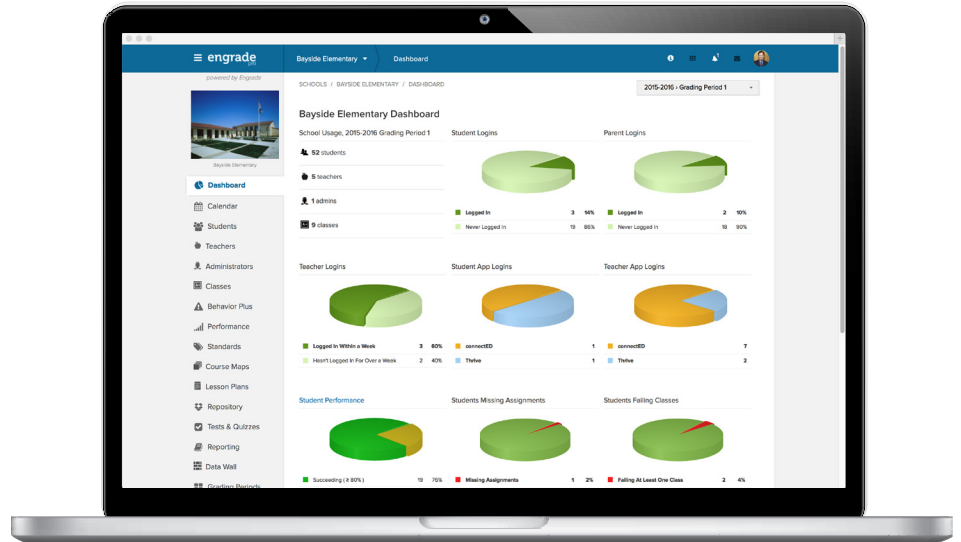

TECHNICAL GUIDELINES

From administrators to students, it's easy to get started with Engrade. Follow these guidelines for the best user experience!

COMPUTERS

BROWSERS

- Internet Explorer (11+)
- Firefox (43+)
- Chrome (48+)
- Safari (9+)
- Edge (13+)

SCREEN RESOLUTION

- Resolution of at least 1024 x 768
- Dimensions of at least 9.5 inches

WINDOWS

- Windows 7
- Pentium 233 MHz
- 128 MB RAM
- 52 MB hard drive free space

Recommended: Windows 7+, 1GHz processor, 1GB RAM, 80 GB hard drive or at least 1 GB of hard drive space available